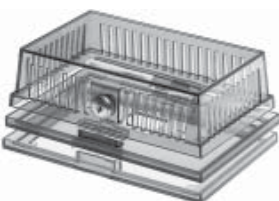

General,White-Rodgers,Barber Colman, Honeywell,Robertshaw,Camstat,Penn General,White-Rodgers,Barber Colman Honeywell,Robertshaw,Camstat,Penn

WTG-B

WTG-UM1	9-3/8"	6-3/4"	3"	Metal	White	solid, hinged	
WTG-UM1DH	9-3/8"	6-3/4"	3"	Metal	White	solid, hinged	
WTG-UM1DOH	9-3/8"	6-3/4"	3"	Metal	White	solid, hinged	
WTG-UM1DOWR	9-3/8"	6-3/4"	3"	Metal	White	solid, hinged	
WTG-UM10H	9-3/8"	6-3/4"	3"	Metal	White	solid, hinged	
WTG-UM1SDH	9-3/8"	6-3/4"	3"	Metal	White	solid, hinged	
WTG-UO2	8-1/8"	4-5/8"	3-5/8"	Plastic	Opaque	solid + ring	
WTG-UWM	6-3/4"	4-1/4"	3-9/16"	Metal	Beige	ring	
WTG-UWM1	9-3/8"	6-3/4"	3"	Metal	White	ring, hinged	
WTG-UWM1DH	9-3/8"	6-3/4"	3"	Metal	White	ring, hinged	
WTG-UWM1DOH	9-3/8"	6-3/4"	3"	Metal	White	ring, hinged	
WTG-UWM1DOWR	9-3/8"	6-3/4"	3"	Metal	White	ring, hinged	
WTG-UWM10H	9-3/8"	6-3/4"	3"	Metal	White	ring, hinged	
WTG-UWM1SDH	9-3/8"	6-3/4"	3"	Metal	White	ring, hinged	
WTG-DB	4-1/8"	7-1/16"	2-1/4"	Plastic	Bronze	solid + ring	
WTG-DK	4-1/8"	7-1/16"	2-1/4"	Plastic	Clear	solid + ring	
WTG-DK1	4-1/8"	7-1/16"	2-1/4"	Plastic	Clear	solid + ring	
WTG-DO	4-1/8"	7-1/16"	2-1/4"	Plastic	Opaque	solid + ring	

Honeywell T7300 series Honeywell T7300 series, w/Display Opening Honeywell T7300 series, w/Override/Display Opening White Rodgers IF90 Series, w/Override/Display Opening Honeywell T7300 series, w/Override Opening Honeywell T7400 series, w/Display Opening

WTG-EB

w/Override Opening

WTG-DK

WTG-DB

WTG-DO

WTG-UM

WTG-54VLW

WTG-O