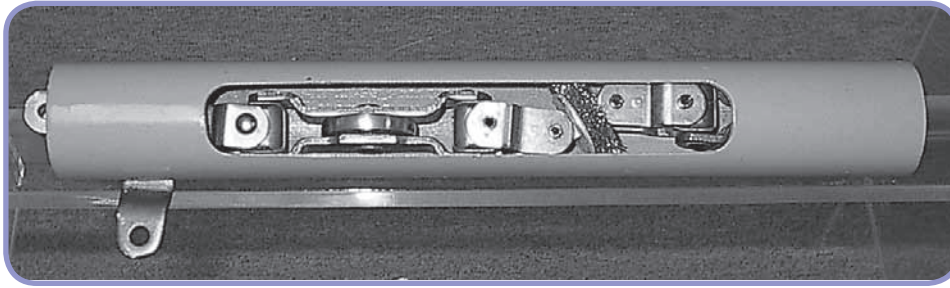

Channel Sweep - #91330

Fits Adams Chainveyor 200 Series

Beam Sweep - #91400 (3")

Part #	Description	Pack	Pack Weight
91400	3" Full Assembly Kit		
Replacement Parts	Description	Pack	Pack Weight
91401L	Left Side Brush Block	1	1.0
91401R	Right Side Brush Block	1	1.0
91402	Bracket	1	.20
91405	Side Brush	1	.05
91406	Top/Bottom Brush	1	.05
91407	1/4-20 Eye Bolt	1	.05
91408	8" Cable Unit	1	.10
91409	Spring Clip	1	.05
RMFBT250RD03	1/4-20 x 3/8" Round Head Slotted Machine Screw	1	N/A
RMFSS#08SS02	8-32 Set Screw	1	N/A
RMFWA250LK	Lock Washer	1	N/A

Beam Sweep - #91440 (4")

Part #	Description	Pack	Pack Weight
91440	4" Full Assembly Kit		
Replacement Parts	Description	Pack	Pack Weight
91401L	Left Side Brush Block	1	1.0
91401R	Right Side Brush Block	1	1.0
91442	Bracket	1	2.0
91445	Side Brush	1	.10
91446	Top/Bottom Brush	1	.05
91407	1/4-20 Eye Bolt	1	.05
91408	8" Cable Unit	1	.10
91409	Spring Clip	1	.05
RMFBT250RD03	1/4-20 x 3/8" Round Head Slotted Machine Screw	1	N/A
RMFSS#08SS02	8-32 Set Screw	1	N/A
RMFWA250LK	Lock Washer	1	N/A

Beam Sweep - #91460 (6")

Part #	Description	Pack	Pack Weight
91460	6" Full Assembly Kit		
Replacement Parts	Description	Pack	Pack Weight
91461L	Left Side Brush Block	1	3.28
91461R	Right Side Brush Block	1	3.28
91462	Bracket	1	.40
91465	Side Brush	1	.10
91466	Top/Bottom Brush	1	.05
91407	1/4-20 Eye Bolt	1	.05
91408	8" Cable Unit	1	.10
91409	Spring Clip	1	.05
RMFBT250RD03	1/4-20 x 3/8" Round Head Slotted Machine Screw	1	N/A
RMFSS#08SS02	8-32 Set Screw	1	N/A
RMFWA250LK	Lock Washer	1	N/A

Channel Sweep - #91300 Fits Webb-Unibelt 20200

Part #	Description	Pack	Pack Weight
91300	Full Assembly Kit		
Replacement Parts	Description	Pack	Pack Weight
91301	Brush Block	1	.45
91302	Brush	1	.05
91303	Link	1	.05
91304	Brush Retaining Screw	1	N/A
91305	Link Retaining Screw	1	N/A

Channel Sweep - #91310 Fits Richard-Wilcox Model 2035

Part #	Description	Pack	Pack Weight
91310	Full Assembly Kit		
Replacement Parts	Description	Pack	Pack Weight
91311	Brush Block	1	.45
91312	Brush	1	.05
91314	Brush Retaining Screw	1	N/A

Channel Sweep - #91330 Fits Adams Chainveyor 200 Series

Part #	Description	Pack	Pack Weight
91330	Full Assembly Kit		
Replacement Part	Description	Pack	Pack Weight
91332	Brush	1	N/A