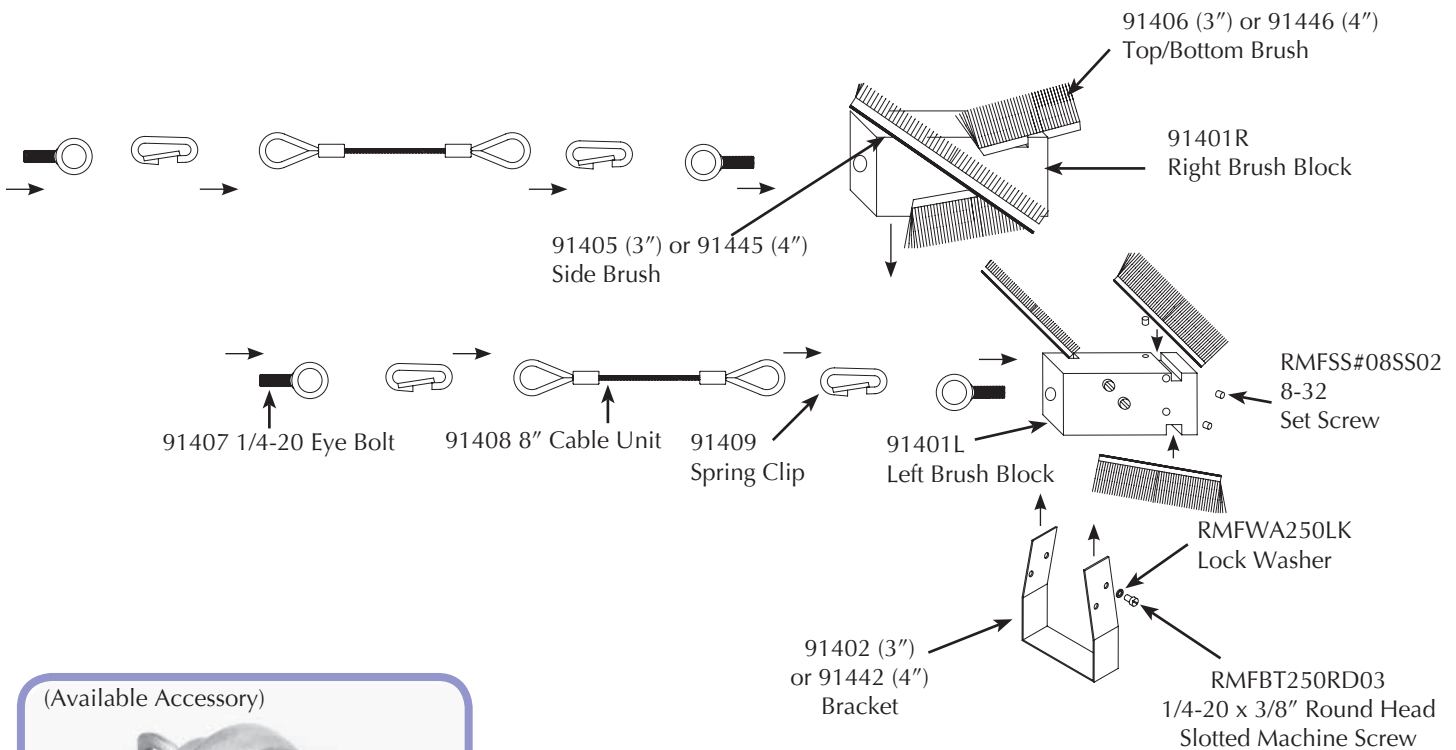

# Beam Sweep - #91400 (3") & #91440 (4")

Approximately 16" OAL

3" Beam Sweep utilizes #91405 Side Brushes, #91406 Top & Bottom Brushes and #91402 Brackets.

4" Beam Sweep utilizes #91445 Side Brushes, #91446 Top & Bottom Brushes and #91442 Bracket.

All other components are common for both sizes.

**For best results, install one Beam Sweep assembly every 200 feet**