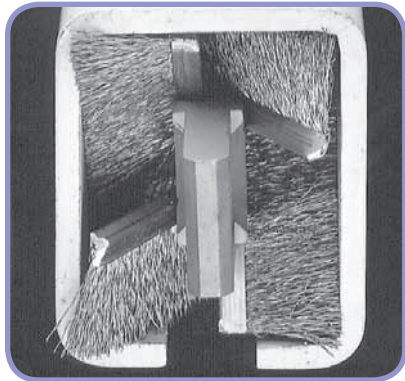

## Channel and Beam Sweep

Section 8

Custom brushes can be made to your specifications. Call for details!

Channel Sweep #91300

### Provides:

- Continuous Cleaning of all Internal Surfaces
- Ease of Installation
- Non-Sparking Brushes

Channel Sweep #91310