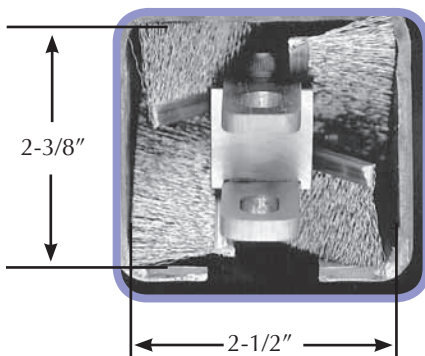

Fits Webb-Unibelt 20200

For best results, install #91300 Channel Sweep every 75'-100' of chain