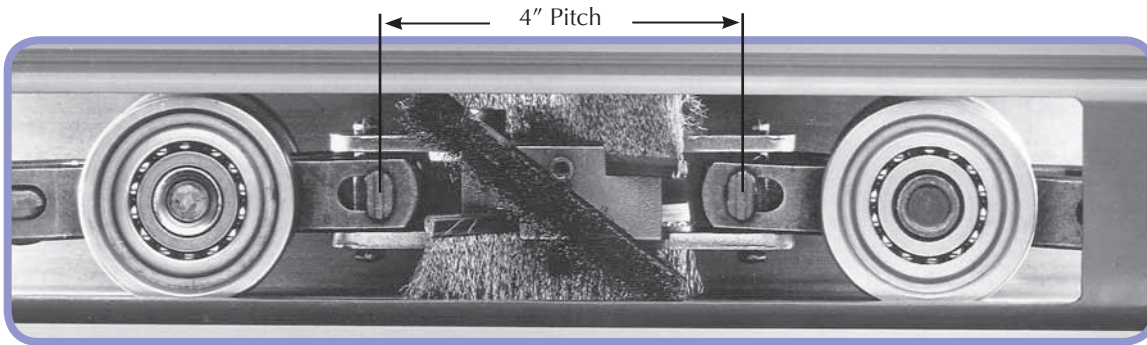

Schaefer Brush

Channel Sweep - #91300