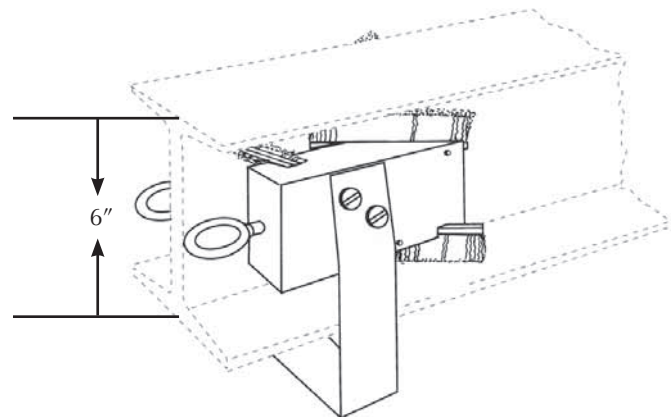

# Beam Sweep - #91460 (6")

Approximately 16" OAL

**For best results, install one Beam Sweep assembly every 200 feet**

(Available Accessory)

91416 6" Trolley with 10" drop  
 91417 6" Trolley with 10.5" drop  
 (Available Options)