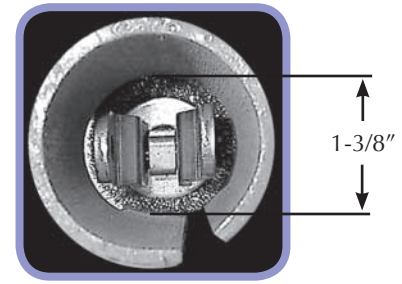

Channel Sweep - #91330

Fits Adams Chainveyor 200 Series

Beam Sweep - #91400 (3")

Part #	Description	Pack	Pack Weight
91400	3" Full Assembly Kit		
Replacement Parts	Description	Pack	Pack Weight
91401L	Left Side Brush Block	1	1.0
91401R	Right Side Brush Block	1	1.0
91402	Bracket	1	.20
91405	Side Brush	1	.05
91406	Top/Bottom Brush	1	.05
91407	1/4-20 Eye Bolt	1	.05
91408	8" Cable Unit	1	.10
91409	Spring Clip	1	.05
RMFBT250RD03	1/4-20 x 3/8" Round Head Slotted Machine Screw	1	N/A
RMFSS#08SS02	8-32 Set Screw	1	N/A
RMFWA250LK	Lock Washer	1	N/A

Beam Sweep - #91440 (4")

Part #	Description	Pack	Pack Weight
91440	4" Full Assembly Kit		
Replacement Parts	Description	Pack	Pack Weight
91401L	Left Side Brush Block	1	1.0
91401R	Right Side Brush Block	1	1.0
91442	Bracket	1	2.0
91445	Side Brush	1	.10
91446	Top/Bottom Brush	1	.05
91407	1/4-20 Eye Bolt	1	.05
91408	8" Cable Unit	1	.10
91409	Spring Clip	1	.05
RMFBT250RD03	1/4-20 x 3/8" Round Head Slotted Machine Screw	1	N/A
RMFSS#08SS02	8-32 Set Screw	1	N/A
RMFWA250LK	Lock Washer	1	N/A

Beam Sweep - #91460 (6")

Part #	Description	Pack	Pack Weight
91460	6" Full Assembly Kit		
Replacement Parts	Description	Pack	Pack Weight
91461L	Left Side Brush Block	1	3.28
91461R	Right Side Brush Block	1	3.28
91462	Bracket	1	.40
91465	Side Brush	1	.10
91466	Top/Bottom Brush	1	.05
91407	1/4-20 Eye Bolt	1	.05
91408	8" Cable Unit	1	.10
91409	Spring Clip	1	.05
RMFBT250RD03	1/4-20 x 3/8" Round Head Slotted Machine Screw	1	N/A
RMFSS#08SS02	8-32 Set Screw	1	N/A
RMFWA250LK	Lock Washer	1	N/A

Channel Sweep - #91300 Fits Webb-Unibelt 20200

Part #	Description	Pack	Pack Weight
91300	Full Assembly Kit		
Replacement Parts	Description	Pack	Pack Weight
91301	Brush Block	1	.45
91302	Brush	1	.05
91303	Link	1	.05
91304	Brush Retaining Screw	1	N/A
91305	Link Retaining Screw	1	N/A

Channel Sweep - #91310 Fits Richard-Wilcox Model 2035

Part #	Description	Pack	Pack Weight
91310	Full Assembly Kit		
Replacement Parts	Description	Pack	Pack Weight
91311	Brush Block	1	.45
91312	Brush	1	.05
91314	Brush Retaining Screw	1	N/A

Channel Sweep - #91330 Fits Adams Chainveyor 200 Series

Part #	Description	Pack	Pack Weight
91330	Full Assembly Kit		
Replacement Part	Description	Pack	Pack Weight
91332	Brush	1	N/A