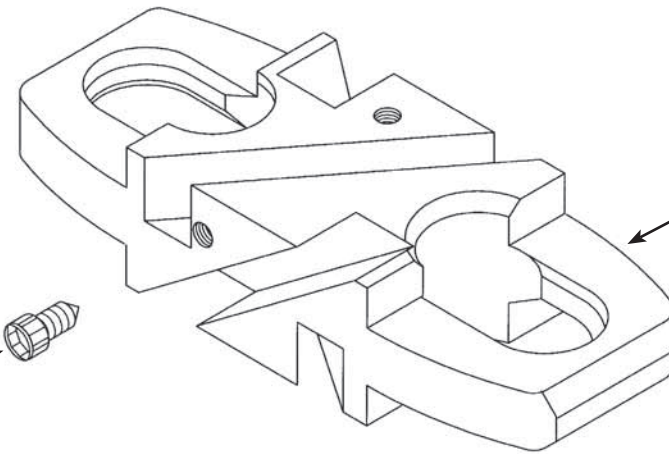

## Fits Richard-Wilcox Model 2035

For best results, install #91310 Channel Sweep every 75'-100' of chain

91312 Brush  
(4 required)

91314 Brush  
Retaining Screw  
(4 required)

91311  
Brush Block