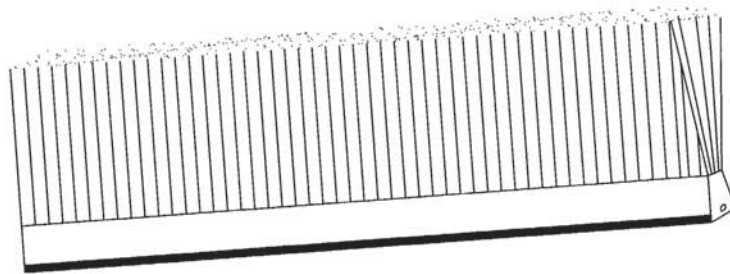

Channel Sweep - #91310

Fits Richard-Wilcox Model 2035

For best results, install #91310 Channel Sweep every 75'-100' of chain

91312 Brush
(4 required)

91314 Brush
Retaining Screw
(4 required)

91311
Brush Block