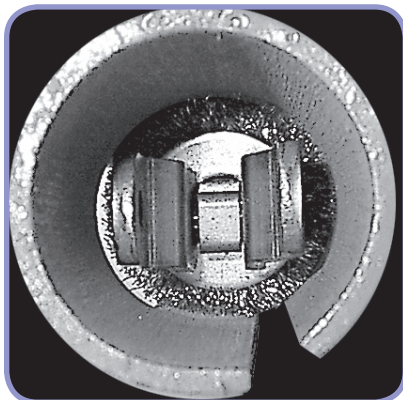

### Provides:

- Continuous Cleaning of all Internal Surfaces
- Ease of Installation
- Non-Sparking Brushes

Channel Sweep #91310

### Eliminates:

- Particulate Build-Up
- Fall Out
- Rework of Painted Parts
- Wheel & Chain Wear
- Costly Down Time

Channel Sweep #91400  
#91440

Channel Sweep #91330

Channel Sweep #91460