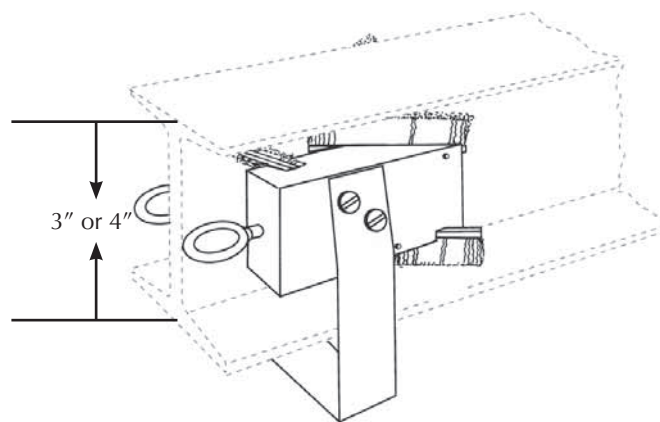

Beam Sweep - #91400 (3") & #91440 (4")

3" Beam Sweep utilizes #91405 Side Brushes, #91406 Top & Bottom Brushes and #91402 Brackets.

4" Beam Sweep utilizes #91445 Side Brushes, #91446 Top & Bottom Brushes and #91442 Bracket.

All other components are common for both sizes.

For best results, install one Beam Sweep assembly every 200 feet