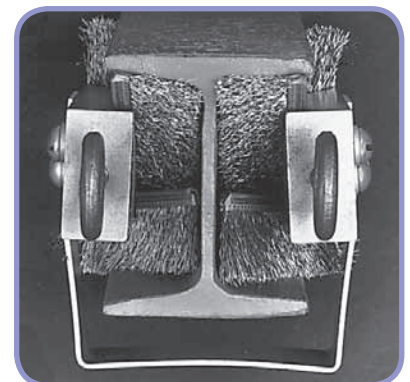

### Provides:

- Continuous Cleaning of all Internal Surfaces
- Ease of Installation
- Non-Sparking Brushes

Channel Sweep #91310

### Eliminates:

- Particulate Build-Up
- Fall Out
- Rework of Painted Parts
- Wheel & Chain Wear
- Costly Down Time

Channel Sweep #91400  
#91440

Channel Sweep #91330

Channel Sweep #91460

# Beam Sweep - #91400 (3") & #91440 (4")

Approximately 16" OAL

3" Beam Sweep utilizes #91405 Side Brushes, #91406 Top & Bottom Brushes and #91402 Brackets.

4" Beam Sweep utilizes #91445 Side Brushes, #91446 Top & Bottom Brushes and #91442 Bracket.