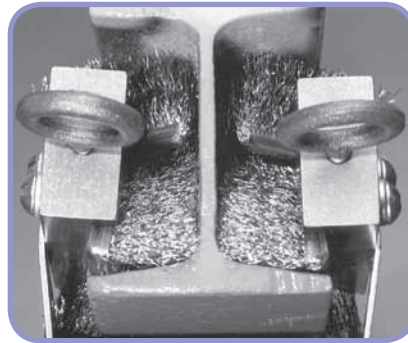

### Provides:

- Continuous Cleaning of all Internal Surfaces
- Ease of Installation
- Non-Sparking Brushes

Channel Sweep #91310

### Eliminates:

- Particulate Build-Up
- Fall Out
- Rework of Painted Parts
- Wheel & Chain Wear
- Costly Down Time

Channel Sweep #91400  
#91440

Channel Sweep #91330

Channel Sweep #91460