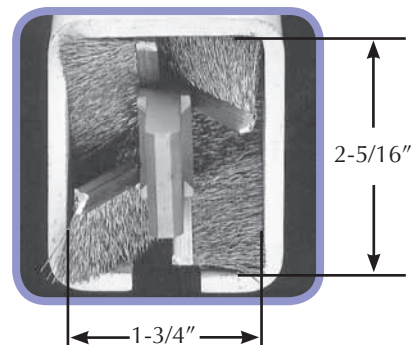

## Fits Richard-Wilcox Model 2035

For best results, install #91310 Channel Sweep every 75'-100' of chain

91312 Brush  
(4 required)

91314 Brush  
Retaining Screw  
(4 required)

91311  
Brush Block