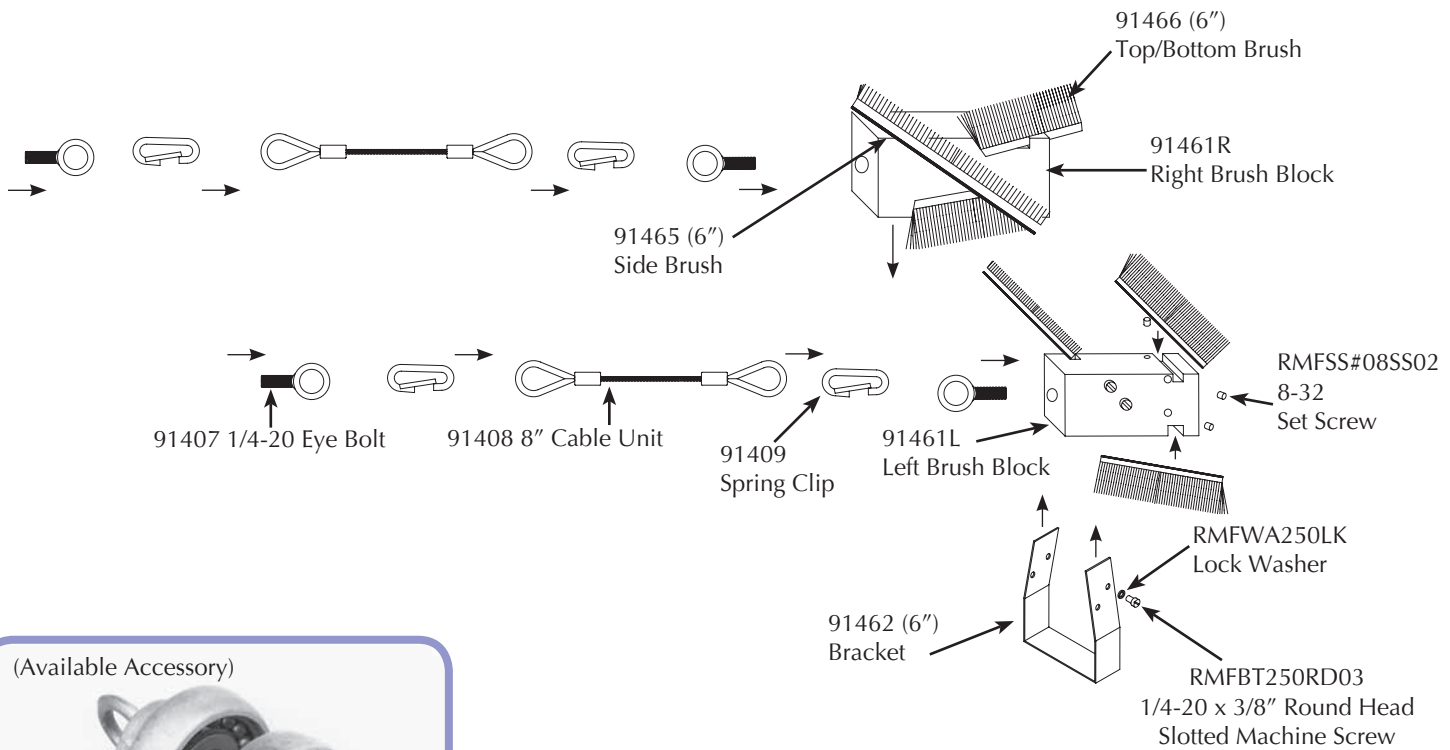

All other components are common for both sizes.

**For best results, install one Beam Sweep assembly every 200 feet**

# Beam Sweep - #91460 (6")

Approximately 16" OAL

**For best results, install one Beam Sweep assembly every 200 feet**

(Available Accessory)

91416 6" Trolley with 10" drop  
 91417 6" Trolley with 10.5" drop  
 (Available Options)