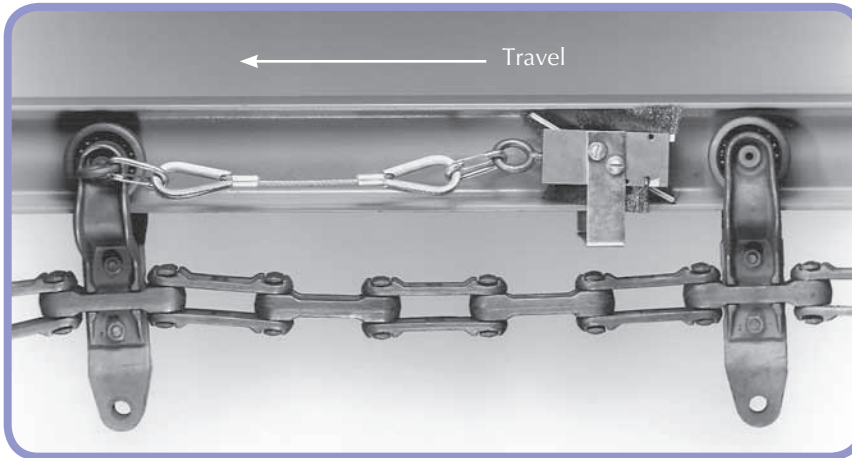

Beam Sweep - #91460 (6")

Approximately 16" OAL

For best results, install one Beam Sweep assembly every 200 feet