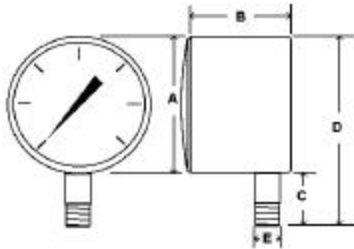

PRECISION INSTRUMENT COMPANY

'LP' SERIES LOW PRESSURE DIAPHRAGM GAUGES

SPECIFICATIONS:

CHROME PLATED CASE (BOTTOM CONN.)
 BLACK STEEL CASE (BACK & PNL MOUNT)
 BRASS INTERNALS AND CONNECTION
 DRY NON-FILLABLE
 +/- 1.5 % ACCURACY

FEATURES:

- 2 1/2" DIAL SIZE WITH TWIST LOCK PLASTIC LENS
- CAPSULE TYPE DIAPHRAGM TO MEASURE LOW PRESSURES
- 1/4" MNPT BOTTOM OR BACK CONNECTION

'LP1'

'LP2'

'LP3'

AVAILABLE RANGES:

- 30-0"wc vacuum (.5"wc minor inc.)
- 0-10"wc (.5"wc minor inc.)
- 0-15"wc (.2"wc minor inc.)
- 0-30"wc (.5"wc minor inc.)
- 20 oz./35"wc (.5"wc minor inc.)
- 35 oz./60"wc (1"wc minor inc.)
- 0-60"wc (1"wc minor inc.)
- 0-100"wc (2"wc minor inc.)
- 0-160"wc (5"wc minor inc.)
- 0-200"wc (5"wc minor inc.)
- 0-3 psi (.05 psi minor inc.)
- 0-5 psi (.1 psi minor inc.)
- 0-10 psi (.2 psi minor inc.)

**NOTE: OTHER RANGES
 AVAILABLE UPON REQUEST,
 PLEASE CALL WITH ANY
 INQUIRIES.**

	LP1	LP2	LP3
A	2.60"	2.85"	2.85"
B	1.70"	1.60"	1.60"
C	.85"	.85"	.85"
D	3.45"	2.45"	2.45"
E	.55"	.55"	.55"
F	-----	2.60"	2.60"