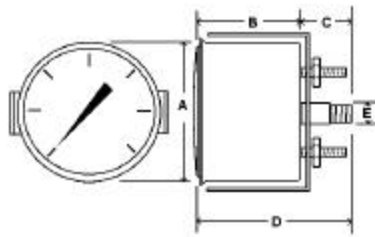

FEATURES:

- 2 1/2" DIAL SIZE WITH TWIST LOCK PLASTIC LENS
- CAPSULE TYPE DIAPHRAGM TO MEASURE LOW PRESSURES
- 1/4" MNPT BOTTOM OR BACK CONNECTION

'LP1'

'LP2'

'LP3'

AVAILABLE RANGES:

- 30-0"wc vacuum (.5"wc minor inc.)
- 0-10"wc (.5"wc minor inc.)
- 0-15"wc (.2"wc minor inc.)
- 0-30"wc (.5"wc minor inc.)
- 20 oz./35"wc (.5"wc minor inc.)
- 35 oz./60"wc (1"wc minor inc.)
- 0-60"wc (1"wc minor inc.)
- 0-100"wc (2"wc minor inc.)
- 0-160"wc (5"wc minor inc.)
- 0-200"wc (5"wc minor inc.)
- 0-3 psi (.05 psi minor inc.)
- 0-5 psi (.1 psi minor inc.)
- 0-10 psi (.2 psi minor inc.)

**NOTE: OTHER RANGES
 AVAILABLE UPON REQUEST,
 PLEASE CALL WITH ANY
 INQUIRIES.**

	LP1	LP2	LP3
A	2.60"	2.85"	2.85"
B	1.70"	1.60"	1.60"
C	.85"	.85"	.85"
D	3.45"	2.45"	2.45"
E	.55"	.55"	.55"
F	-----	2.60"	2.60"