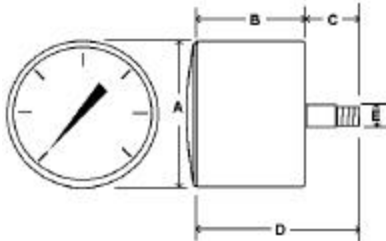

PRECISION INSTRUMENT COMPANY

'LP' SERIES LOW PRESSURE DIAPHRAGM GAUGES

SPECIFICATIONS:

CHROME PLATED CASE (BOTTOM CONN.)
 BLACK STEEL CASE (BACK & PNL MOUNT)
 BRASS INTERNALS AND CONNECTION
 DRY NON-FILLABLE
 +/- 1.5 % ACCURACY

FEATURES:

- 2 1/2" DIAL SIZE WITH TWIST LOCK PLASTIC LENS
- CAPSULE TYPE DIAPHRAGM TO MEASURE LOW PRESSURES
- 1/4" MNPT BOTTOM OR BACK CONNECTION

'LP1'

'LP2'

'LP3'

AVAILABLE RANGES:

- 30-0"wc vacuum (.5"wc minor inc.)
- 0-10"wc (.5"wc minor inc.)
- 0-15"wc (.2"wc minor inc.)
- 0-30"wc (.5"wc minor inc.)
- 20 oz./35"wc (.5"wc minor inc.)
- 35 oz./60"wc (1"wc minor inc.)
- 0-60"wc (1"wc minor inc.)
- 0-100"wc (2"wc minor inc.)
- 0-160"wc (5"wc minor inc.)
- 0-200"wc (5"wc minor inc.)
- 0-3 psi (.05 psi minor inc.)
- 0-5 psi (.1 psi minor inc.)
- 0-10 psi (.2 psi minor inc.)

**NOTE: OTHER RANGES
 AVAILABLE UPON REQUEST,
 PLEASE CALL WITH ANY
 INQUIRIES.**

	LP1	LP2	LP3
A	2.60"	2.85"	2.85"
B	1.70"	1.60"	1.60"
C	.85"	.85"	.85"
D	3.45"	2.45"	2.45"
E	.55"	.55"	.55"
F	-----	2.60"	2.60"