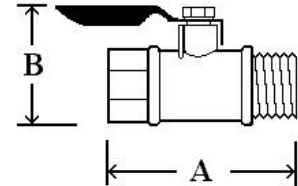

PRECISION INSTRUMENT COMPANY

Accessories: Valves

A14

Ball Valve Style Gauge Cock
 1/4" FNPT x 1/4" FNPT
 Brass Body rated at 700 psi

	A	B
Inches	1.60"	1.30"
mm	40mm	33mm

A15

Ball Valve Style Gauge Cock
 1/4" FNPT x 1/4" MNPT
 Brass Body rated at 700 psi

	A	B
Inches	1.60"	1.35"
mm	40mm	34mm

NV-B-1/4

Needle Valve
 1/4" FNPT x 1/4" FNPT
 Brass Body rated at 5000 psi

	A	B
Inches	1.62"	1.94"
mm	41mm	49mm

Toll Free (888) 650-6923 • Fax (770) 429-0795