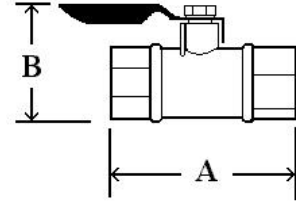

PRECISION INSTRUMENT COMPANY

Accessories: Valves

A14

Ball Valve Style Gauge Cock
 1/4" FNPT x 1/4" FNPT
 Brass Body rated at 700 psi

	A	B
Inches	1.60"	1.30"
mm	40mm	33mm

A15

Ball Valve Style Gauge Cock
 1/4" FNPT x 1/4" MNPT
 Brass Body rated at 700 psi

	A	B
Inches	1.60"	1.35"
mm	40mm	34mm

NV-B-1/4

Needle Valve
 1/4" FNPT x 1/4" FNPT
 Brass Body rated at 5000 psi

	A	B
Inches	1.62"	1.94"
mm	41mm	49mm

Toll Free (888) 650-6923 • Fax (770) 429-0795