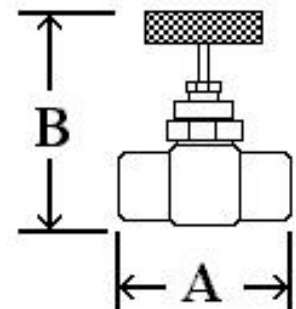

PRECISION INSTRUMENT COMPANY

Accessories: Valves

A14

Ball Valve Style Gauge Cock
 1/4" FNPT x 1/4" FNPT
 Brass Body rated at 700 psi

	A	B
Inches	1.60"	1.30"
mm	40mm	33mm

A15

Ball Valve Style Gauge Cock
 1/4" FNPT x 1/4" MNPT
 Brass Body rated at 700 psi

	A	B
Inches	1.60"	1.35"
mm	40mm	34mm

NV-B-1/4

Needle Valve
 1/4" FNPT x 1/4" FNPT
 Brass Body rated at 5000 psi

	A	B
Inches	1.62"	1.94"
mm	41mm	49mm

Toll Free (888) 650-6923 • Fax (770) 429-0795